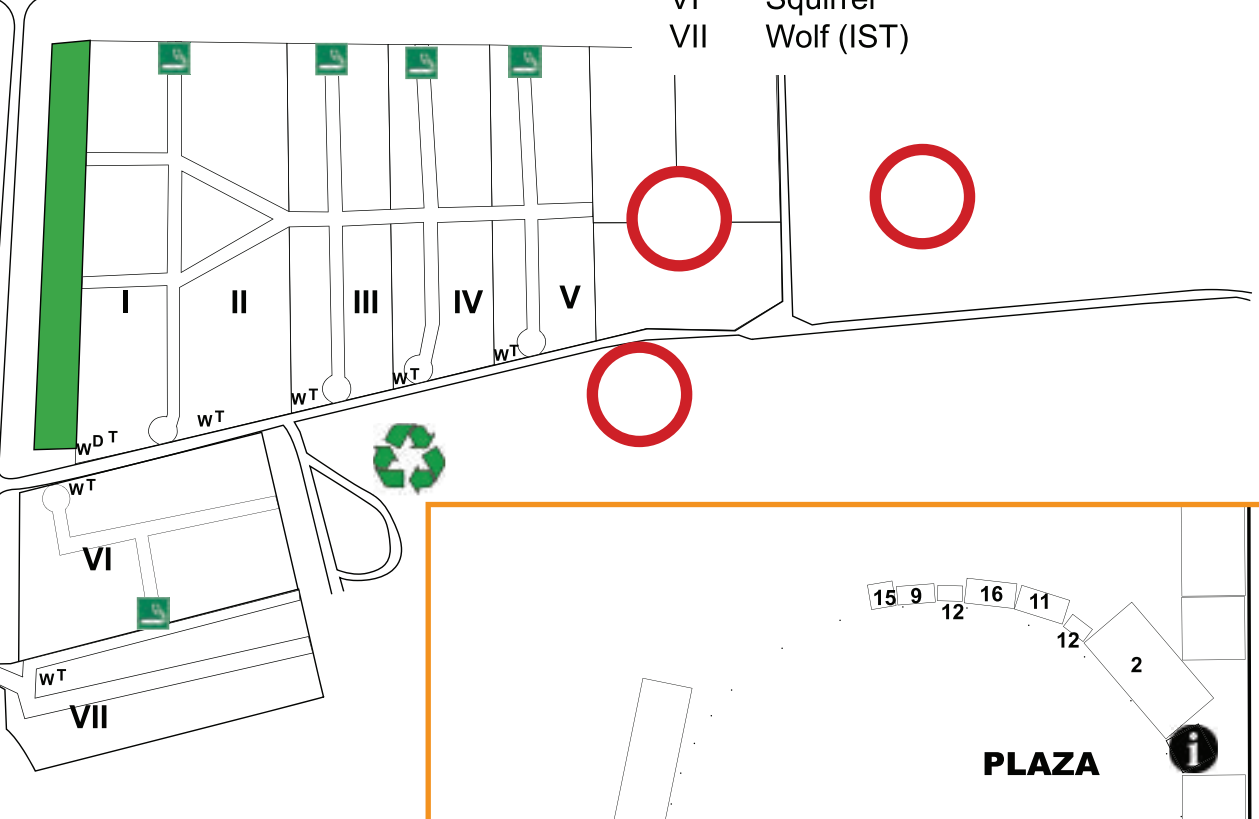

Subcamp		Activity area's	
I	Deer	A	Active
II	Fox	B	Land
III	Badger	C	Air
IV	Woodpecker	D	Fire
V	Wild Boar	E	Water
VI	Squirrel		
VII	Wolf (IST)		

**INTERCAMP 2019**

DE STEEG - NL

- |    |               |          |                          |
|----|---------------|----------|--------------------------|
| 1  | Main stage    | 13       | Girls in Scouting        |
| 2  | Forrest House | 14       | Rainbow                  |
| 3  | Scout Shops   | 15       | Peacelight               |
| 4  | Swop area     | 16       | Promo Intercamp 2020     |
| 5  | T-Shirt Print | 17       | Campfire                 |
| 6  | Pyro          | T/D      | Toilet / Disabled toilet |
| 7  | Museum        | W        | Water                    |
| 8  | Post office   | <b>i</b> | Info                     |
| 9  | CZ Workshop   | S        | Safety                   |
| 10 | Knots         | X        | Subcamp HQ               |
| 11 | Photobooth    | <b>+</b> | First Aid                |
| 12 | Foodcars      |          |                          |