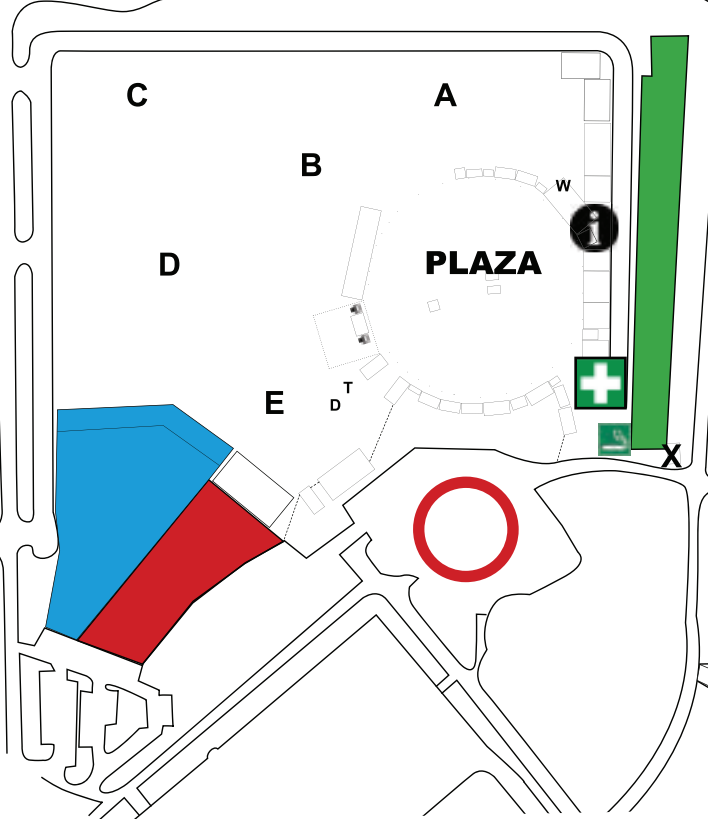

Subcamp		Activity area's	
I	Deer	A	Active
II	Fox	B	Land
III	Badger	C	Air
IV	Woodpecker	D	Fire
V	Wild Boar	E	Water
VI	Squirrel		
VII	Wolf (IST)		

**INTERCAMP 2019**

DE STEEG - NL

- |    |               |          |                          |
|----|---------------|----------|--------------------------|
| 1  | Main stage    | 13       | Girls in Scouting        |
| 2  | Forrest House | 14       | Rainbow                  |
| 3  | Scout Shops   | 15       | Peacelight               |
| 4  | Swop area     | 16       | Promo Intercamp 2020     |
| 5  | T-Shirt Print | 17       | Campfire                 |
| 6  | Pyro          | T/D      | Toilet / Disabled toilet |
| 7  | Museum        | W        | Water                    |
| 8  | Post office   | <b>i</b> | Info                     |
| 9  | CZ Workshop   | S        | Safety                   |
| 10 | Knots         | X        | Subcamp HQ               |
| 11 | Photobooth    | <b>+</b> | First Aid                |
| 12 | Foodcars      |          |                          |